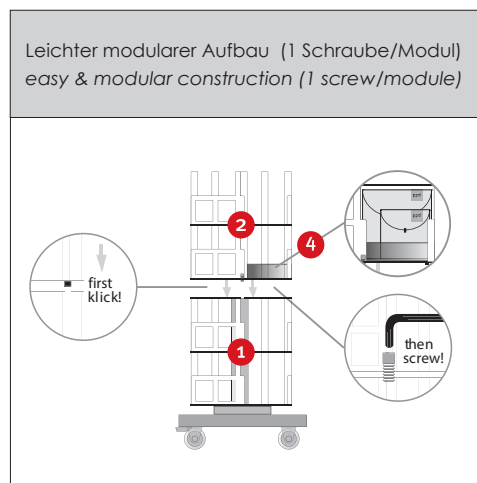

- *high quality spinner for napkins*
- *napkin presentation on 8 layers (4 designs / layer)*
- *W 500 x H 1870 x D 500 mm*
- *35 kg*
- *varied in height*
- *rotating & four-sided equippable*
- *4 rollers 360°, 2 lockable*
- *material: metall & MDF*
- *incl. assembly instructions*