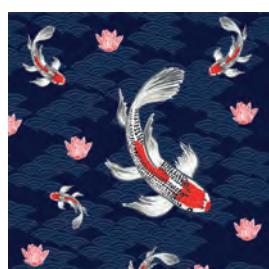

1333227 · Koi
Napkin 33x33 cm 12