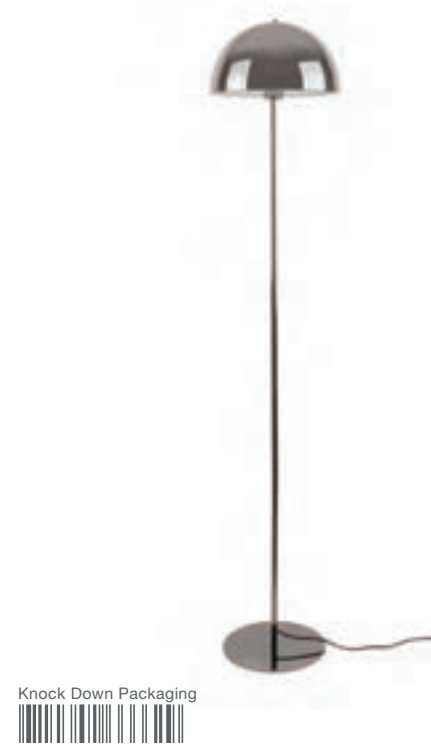

Floor Lamp Bonnet

LM1882GY

Quantity: 2

Material: Iron - Colour: Gun Metal

ø 30cm, H. 150cm

Excl. 1x E27, 40W

Cable: Length: 180cm | Colour: Black