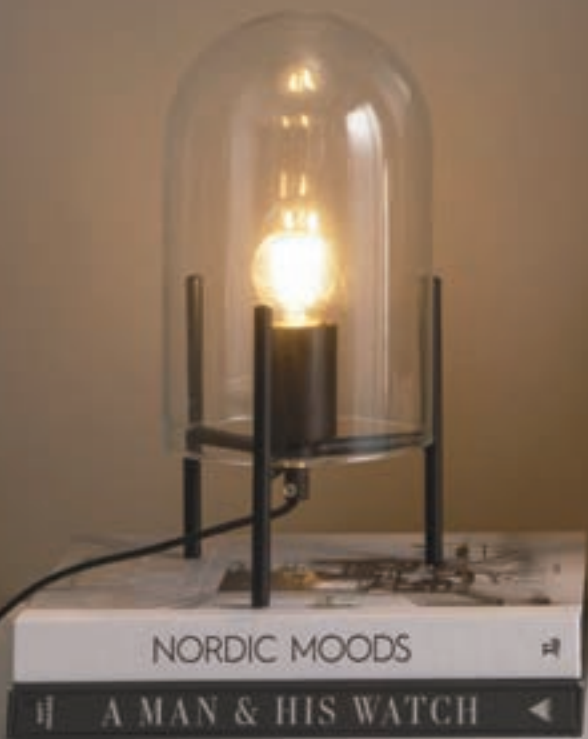

Lenght Cord 185cm, D Hole 7,8cm | Polybag

Memo Board Time To Remember
PT3391WH

Quantity: 3
Memo board Time To Remember w. white clock
31 x 12 x 3cm, Dial D. 10cm, Designer: Thomas Grimer

Clock Dial 10cm

Mirror Basic