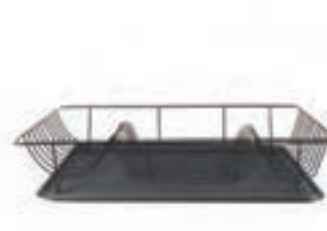

PT3258GD

Quantity: 3

Dish rack Linea gold plated w. matt black tray
49 x 32 x 9,5cm

Polybag

Dish rack

PT3258BK

Quantity: 3

Dish rack Linea black w. matt black tray
49 x 32 x 9,5cm