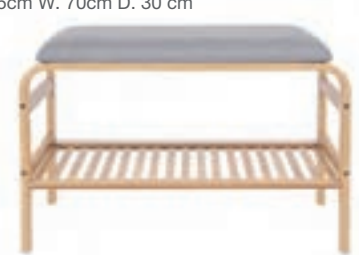

Knock Down Packaging | Max. Weight 100kgs