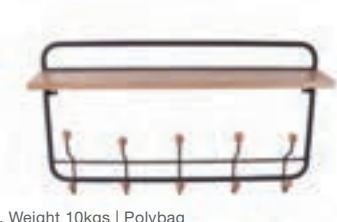

Coat Rack Black W. Shelf
PT3284

Quantity: 2
Coat rack iron black w. wooden shelf
56 x 36 x 14cm, Max. weight 10kgs, pine wood

Max. Weight 10kgs | Polybag

Coat Rack Universe Large
PT3415

Quantity: 3
Coat rack Universe large
31 x 80cm

Max. Weight 10kgs | Polybag