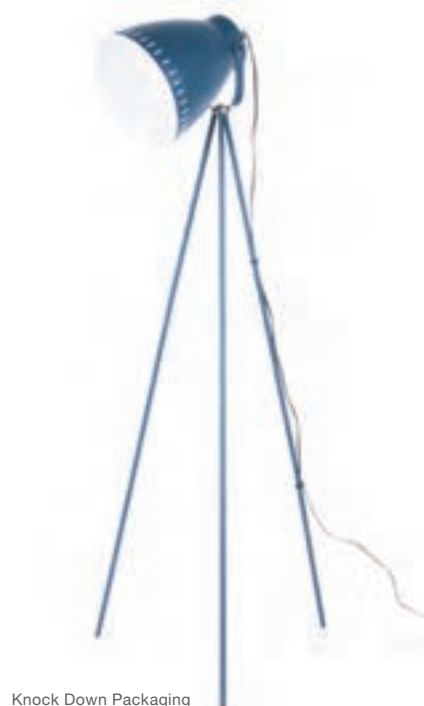

Floor Lamp Mingle 3 Legs

LM1850BL

Quantity: 2

Material: Iron - Colour: Dark Blue
ø 26,5cm, H. 145cm W. 64cm D. 64 cm
Excl. 1x E27, 40W
Cable: Length: 190cm | Colour: Black