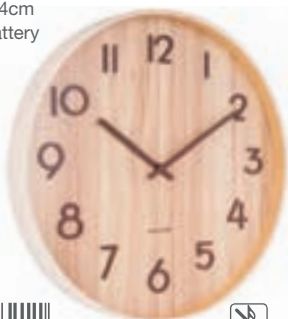

Wall Clock Pure

KA5810WD

Quantity: 2

Material: Basswood - Colour: Light Wood
ø 60cm, D. 5,4cm
Excl. 1x AA battery

Glass Cover

Wall Clock Pure

KA5810DW

Quantity: 2