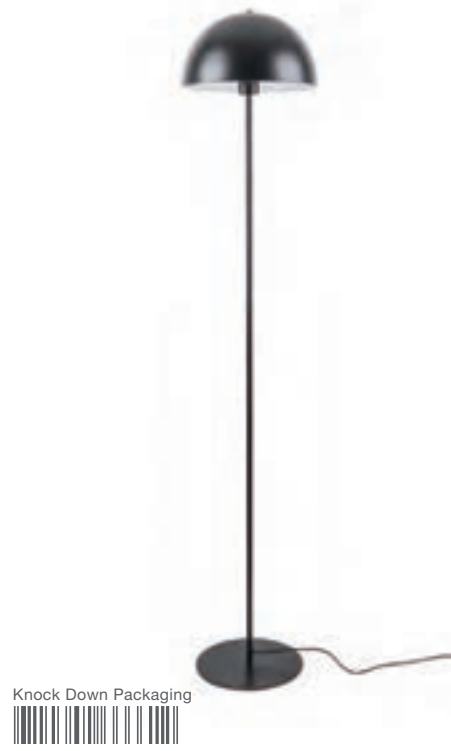

Floor Lamp Bonnet

LM1882BK

Quantity: 2

Material: Iron - Colour: Black

ø 30cm, H. 150cm

Excl. 1x E27, 40W

Cable: Length: 180cm | Colour: Black